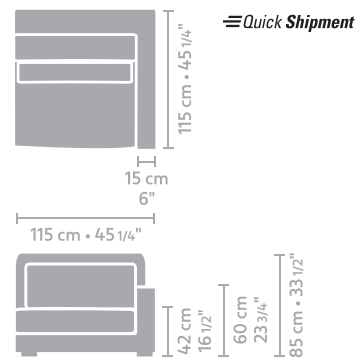

armchair
9,60

loveseat
13,00

2,5 seater
16,45

metrage (m)

3 seater
16,80

metrage (m)

4 seater
17,05

element 95 x 115 arm L/R
8,85

metrage (m)

element 115 x 115 arm L/R
8,90

element 135 x 115 arm L/R
9,50

metrage (m)

element 175 x 115 arm L/R
15,50

element 215 x 115 arm L/R
15,85

metrage (m)

element 235 x 115 arm L/R
16,10

Quick Shipment

Quick Shipment

Quick Shipment

metrage (m)

central element 80 x 115
7,80

central element 100 x 115
8,00

central element 120 x 115
8,90

metrage (m)

central element 160 x 115
13,90

central element 200 x 115
14,65

central element 220 x 115
15,15

corner L/R
11,45

metrage (m)

Quick Shipment

longchair arm L/R
11,25

Quick Shipment