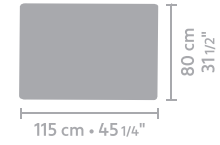

armchair
9,60

loveseat
13,00

2,5 seater
16,45

metrage (m)

3 seater
16,80

metrage (m)

4 seater
17,05

element 95 x 115 arm L/R
8,85

central element 160 x 115
13,90

central element 200 x 115
14,65

central element 220 x 115
15,15

corner L/R
11,45

metrage (m)

Quick Shipment

longchair arm L/R
11,25

Quick Shipment

dormeuse arm L/R
17,80

metrage (m)

≡ Quick Shipment

ottoman 100 x 70
3,75

metrage (m)

≡ Quick Shipment

ottoman 115 x 80
4,65

≡ Quick Shipment

ottoman 115 x 100
4,75

≡ Quick Shipment

throw pillow
1,10

metrage (m)

≡ Quick Shipment

drop pillow
1,75