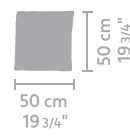

armchair
9,60

loveseat
13,00

2,5 seater
16,45

metrage (m)

3 seater
16,80

metrage (m)

4 seater
17,05

element 95 x 115 arm L/R
8,85

central element 160 x 115
13,90

central element 200 x 115
14,65

central element 220 x 115
15,15

corner L/R
11,45

metrage (m)

Quick Shipment

longchair arm L/R
11,25

Quick Shipment

dormeuse arm L/R
17,80

metrage (m)

≡ Quick Shipment

ottoman 100 x 70
3,75

metrage (m)

≡ Quick Shipment

ottoman 115 x 80
4,65

≡ Quick Shipment

ottoman 115 x 100
4,75

≡ Quick Shipment

throw pillow
1,10

metrage (m)

≡ Quick Shipment

drop pillow
1,75