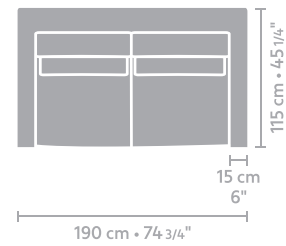

armchair
9,60

loveseat
13,00

2,5 seater
16,45

metrage (m)

3 seater
16,80

metrage (m)

4 seater
17,05

element 95 x 115 arm L/R
8,85

central element 160 x 115
13,90

central element 200 x 115
14,65

central element 220 x 115
15,15

corner L/R
11,45

metrage (m)

Quick Shipment

longchair arm L/R
11,25

Quick Shipment