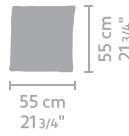

armchair
9,60

loveseat
13,00

2,5 seater
16,45

metrage (m)

3 seater
16,80

metrage (m)

4 seater
17,05

element 95 x 115 arm L/R
8,85

central element 160 x 115
13,90

central element 200 x 115
14,65

central element 220 x 115
15,15

corner L/R
11,45

metrage (m)

Quick Shipment

longchair arm L/R
11,25

Quick Shipment

dormeuse arm L/R
17,80

metrage (m)

≡ Quick Shipment

ottoman 100 x 70
3,75

metrage (m)

≡ Quick Shipment

ottoman 115 x 80
4,65

≡ Quick Shipment

ottoman 115 x 100
4,75

≡ Quick Shipment

throw pillow
1,10

metrage (m)

≡ Quick Shipment

drop pillow
1,75