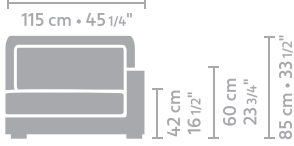

armchair
9,60

loveseat
13,00

2,5 seater
16,45

metrage (m)

3 seater
16,80

metrage (m)

4 seater
17,05

element 95 x 115 arm L/R
8,85

Quick Shipment

Quick Shipment

Quick Shipment

metrage (m)

central element 80 x 115
7,80

central element 100 x 115
8,00

central element 120 x 115
8,90

metrage (m)

central element 160 x 115
13,90

central element 200 x 115
14,65

central element 220 x 115
15,15

corner L/R
11,45

metrage (m)

Quick Shipment

longchair arm L/R
11,25

Quick Shipment