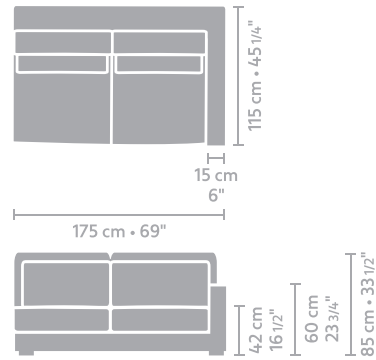

armchair
9,60

loveseat
13,00

2,5 seater
16,45

metrage (m)

3 seater
16,80

metrage (m)

4 seater
17,05

element 95 x 115 arm L/R
8,85

metrage (m)

element 115 x 115 arm L/R
8,90

element 135 x 115 arm L/R
9,50

metrage (m)

element 175 x 115 arm L/R
15,50

element 215 x 115 arm L/R
15,85

metrage (m)

element 235 x 115 arm L/R
16,10

Quick Shipment

Quick Shipment

Quick Shipment

metrage (m)

central element 80 x 115
7,80

central element 100 x 115
8,00

central element 120 x 115
8,90

metrage (m)

central element 160 x 115
13,90

central element 200 x 115
14,65

central element 220 x 115
15,15

corner L/R
11,45

metrage (m)

Quick Shipment

longchair arm L/R
11,25

Quick Shipment