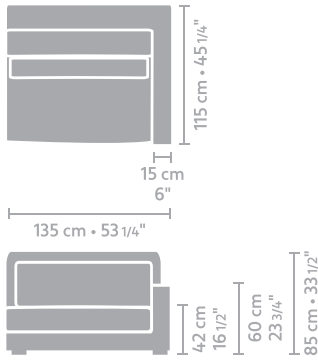

armchair
9,60

loveseat
13,00

2,5 seater
16,45

metrage (m)

3 seater
16,80

metrage (m)

4 seater
17,05

element 95 x 115 arm L/R
8,85

metrage (m)

element 115 x 115 arm L/R
8,90

element 135 x 115 arm L/R
9,50

metrage (m)

element 175 x 115 arm L/R
15,50

element 215 x 115 arm L/R
15,85

metrage (m)

element 235 x 115 arm L/R
16,10

Quick Shipment

Quick Shipment

Quick Shipment

metrage (m)

central element 80 x 115
7,80

central element 100 x 115
8,00

central element 120 x 115
8,90

metrage (m)

central element 160 x 115
13,90

central element 200 x 115
14,65

central element 220 x 115
15,15

corner L/R
11,45

metrage (m)

Quick Shipment

longchair arm L/R
11,25

Quick Shipment