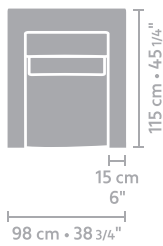

armchair
9,60

loveseat
13,00

2,5 seater
16,45

metrage (m)

3 seater
16,80

metrage (m)

4 seater
17,05

element 95 x 115 arm L/R
8,85

central element 160 x 115
13,90

central element 200 x 115
14,65

central element 220 x 115
15,15

corner L/R
11,45

metrage (m)

Quick Shipment

longchair arm L/R
11,25

Quick Shipment