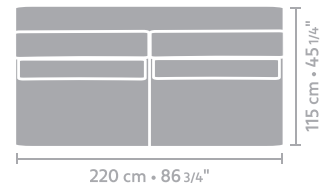

armchair
9,60

loveseat
13,00

2,5 seater
16,45

metrage (m)

3 seater
16,80

metrage (m)

4 seater
17,05

element 95 x 115 arm L/R
8,85

Quick Shipment

Quick Shipment

Quick Shipment

metrage (m)

central element 80 x 115
7,80

central element 100 x 115
8,00

central element 120 x 115
8,90

metrage (m)

central element 160 x 115
13,90

central element 200 x 115
14,65

central element 220 x 115
15,15

corner L/R
11,45

metrage (m)

Quick Shipment

longchair arm L/R
11,25

Quick Shipment