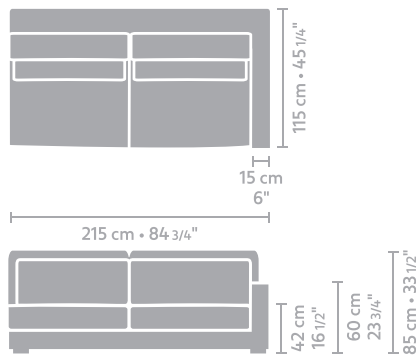

armchair
9,60

loveseat
13,00

2,5 seater
16,45

metrage (m)

3 seater
16,80

metrage (m)

4 seater
17,05

element 95 x 115 arm L/R
8,85

metrage (m)

element 115 x 115 arm L/R
8,90

element 135 x 115 arm L/R
9,50

metrage (m)

element 175 x 115 arm L/R
15,50

element 215 x 115 arm L/R
15,85

metrage (m)

element 235 x 115 arm L/R
16,10

Quick Shipment

Quick Shipment

Quick Shipment

metrage (m)

central element 80 x 115
7,80

central element 100 x 115
8,00

central element 120 x 115
8,90

metrage (m)

central element 160 x 115
13,90

central element 200 x 115
14,65

central element 220 x 115
15,15

corner L/R
11,45

metrage (m)

Quick Shipment

longchair arm L/R
11,25

Quick Shipment