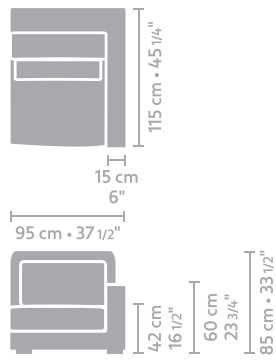

armchair
9,60

loveseat
13,00

2,5 seater
16,45

metrage (m)

3 seater
16,80

metrage (m)

4 seater
17,05

element 95 x 115 arm L/R
8,85

metrage (m)

element 115 x 115 arm L/R
8,90

element 135 x 115 arm L/R
9,50

metrage (m)

element 175 x 115 arm L/R
15,50

element 215 x 115 arm L/R
15,85

metrage (m)

element 235 x 115 arm L/R
16,10

Quick Shipment

Quick Shipment

Quick Shipment

metrage (m)

central element 80 x 115
7,80

central element 100 x 115
8,00

central element 120 x 115
8,90

metrage (m)

central element 160 x 115
13,90

central element 200 x 115
14,65

central element 220 x 115
15,15

corner L/R
11,45

metrage (m)

Quick Shipment

longchair arm L/R
11,25

Quick Shipment