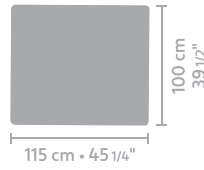

armchair
9,60

loveseat
13,00

2,5 seater
16,45

metrage (m)

3 seater
16,80

metrage (m)

4 seater
17,05

element 95 x 115 arm L/R
8,85

central element 160 x 115
13,90

central element 200 x 115
14,65

central element 220 x 115
15,15

corner L/R
11,45

metrage (m)

Quick Shipment

longchair arm L/R
11,25

Quick Shipment

dormeuse arm L/R
17,80

metrage (m)

≡ Quick Shipment

ottoman 100 x 70
3,75

metrage (m)

≡ Quick Shipment

ottoman 115 x 80
4,65

≡ Quick Shipment

ottoman 115 x 100
4,75

≡ Quick Shipment

throw pillow
1,10

metrage (m)

≡ Quick Shipment

drop pillow
1,75