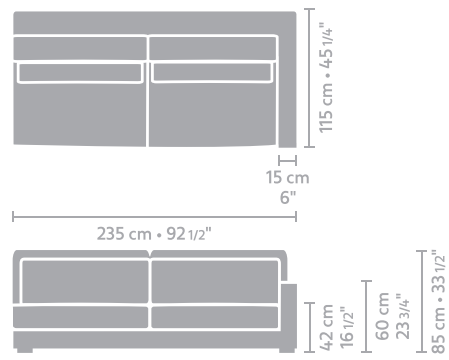

armchair
9,60

loveseat
13,00

2,5 seater
16,45

metrage (m)

3 seater
16,80

metrage (m)

4 seater
17,05

element 95 x 115 arm L/R
8,85

metrage (m)

element 115 x 115 arm L/R
8,90

element 135 x 115 arm L/R
9,50

metrage (m)

element 175 x 115 arm L/R
15,50

element 215 x 115 arm L/R
15,85

metrage (m)

element 235 x 115 arm L/R
16,10

Quick Shipment

Quick Shipment

Quick Shipment

metrage (m)

central element 80 x 115
7,80

central element 100 x 115
8,00

central element 120 x 115
8,90

metrage (m)

central element 160 x 115
13,90

central element 200 x 115
14,65

central element 220 x 115
15,15

corner L/R
11,45

metrage (m)

Quick Shipment

longchair arm L/R
11,25

Quick Shipment