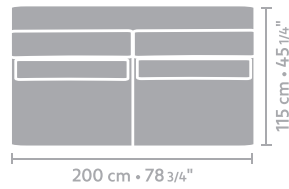

armchair
9,60

loveseat
13,00

2,5 seater
16,45

metrage (m)

3 seater
16,80

metrage (m)

4 seater
17,05

element 95 x 115 arm L/R
8,85

Quick Shipment

Quick Shipment

Quick Shipment

metrage (m)

central element 80 x 115
7,80

central element 100 x 115
8,00

central element 120 x 115
8,90

metrage (m)

central element 160 x 115
13,90

central element 200 x 115
14,65

central element 220 x 115
15,15

corner L/R
11,45

metrage (m)

Quick Shipment

longchair arm L/R
11,25

Quick Shipment