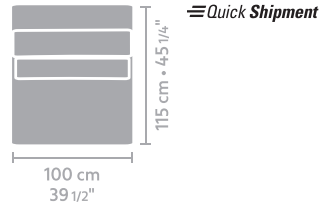

armchair
9,60

loveseat
13,00

2,5 seater
16,45

metrage (m)

3 seater
16,80

metrage (m)

4 seater
17,05

element 95 x 115 arm L/R
8,85

metrage (m)

element 115 x 115 arm L/R
8,90

element 135 x 115 arm L/R
9,50

metrage (m)

element 175 x 115 arm L/R
15,50

element 215 x 115 arm L/R
15,85

metrage (m)

element 235 x 115 arm L/R
16,10

Quick Shipment

Quick Shipment

Quick Shipment

metrage (m)

central element 80 x 115
7,80

central element 100 x 115
8,00

central element 120 x 115
8,90

metrage (m)