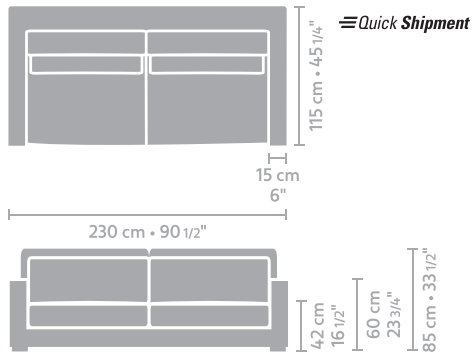

armchair
9,60

loveseat
13,00

2,5 seater
16,45

metrage (m)

3 seater
16,80

metrage (m)

4 seater
17,05

element 95 x 115 arm L/R
8,85

metrage (m)

element 115 x 115 arm L/R
8,90

element 135 x 115 arm L/R
9,50

metrage (m)

element 175 x 115 arm L/R
15,50

element 215 x 115 arm L/R
15,85

metrage (m)

element 235 x 115 arm L/R
16,10

central element 160 x 115
13,90

central element 200 x 115
14,65

central element 220 x 115
15,15

corner L/R
11,45

metrage (m)

Quick Shipment

longchair arm L/R
11,25

Quick Shipment