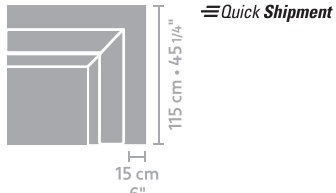

Quick Shipment

Quick Shipment

Quick Shipment

metrage (m)

central element 80 x 115
7,80

central element 100 x 115
8,00

central element 120 x 115
8,90

metrage (m)

central element 160 x 115
13,90

central element 200 x 115
14,65

central element 220 x 115
15,15

corner L/R
11,45

metrage (m)

Quick Shipment

longchair arm L/R
11,25

Quick Shipment