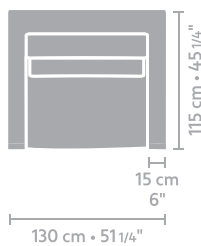

armchair
9,60

loveseat
13,00

2,5 seater
16,45

metrage (m)

3 seater
16,80

metrage (m)

4 seater
17,05

element 95 x 115 arm L/R
8,85

central element 160 x 115
13,90

central element 200 x 115
14,65

central element 220 x 115
15,15

corner L/R
11,45

metrage (m)

Quick Shipment

longchair arm L/R
11,25

Quick Shipment

dormeuse arm L/R
17,80

metrage (m)

≡ Quick Shipment

ottoman 100 x 70
3,75

metrage (m)

≡ Quick Shipment

ottoman 115 x 80
4,65

≡ Quick Shipment