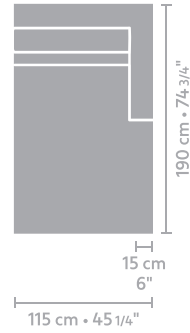

armchair
9,60

loveseat
13,00

2,5 seater
16,45

metrage (m)

3 seater
16,80

metrage (m)

4 seater
17,05

element 95 x 115 arm L/R
8,85

Quick Shipment

Quick Shipment

Quick Shipment

metrage (m)

central element 80 x 115
7,80

central element 100 x 115
8,00

central element 120 x 115
8,90

metrage (m)

central element 160 x 115
13,90

central element 200 x 115
14,65

central element 220 x 115
15,15

corner L/R
11,45

metrage (m)

Quick Shipment

longchair arm L/R
11,25

Quick Shipment

dormeuse arm L/R
17,80

metrage (m)

≡ Quick Shipment

ottoman 100 x 70
3,75

metrage (m)

≡ Quick Shipment

ottoman 115 x 80
4,65

≡ Quick Shipment