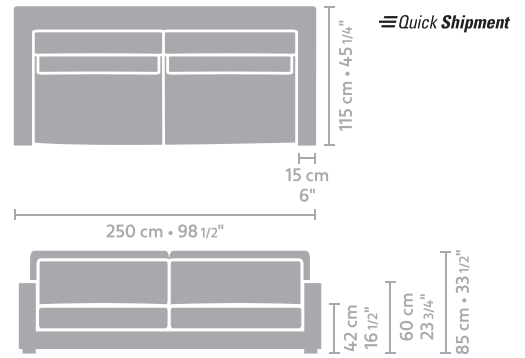

armchair
9,60

loveseat
13,00

2,5 seater
16,45

metrage (m)

3 seater
16,80

metrage (m)

4 seater
17,05

element 95 x 115 arm L/R
8,85

metrage (m)

element 115 x 115 arm L/R
8,90

element 135 x 115 arm L/R
9,50

metrage (m)

element 175 x 115 arm L/R
15,50

element 215 x 115 arm L/R
15,85

metrage (m)

element 235 x 115 arm L/R
16,10

central element 160 x 115
13,90

central element 200 x 115
14,65

central element 220 x 115
15,15

corner L/R
11,45

metrage (m)

Quick Shipment

longchair arm L/R
11,25

Quick Shipment