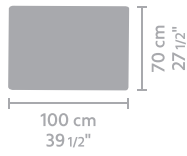

armchair
9,60

loveseat
13,00

2,5 seater
16,45

metrage (m)

3 seater
16,80

metrage (m)

4 seater
17,05

element 95 x 115 arm L/R
8,85

central element 160 x 115
13,90

central element 200 x 115
14,65

central element 220 x 115
15,15

corner L/R
11,45

metrage (m)

Quick Shipment

longchair arm L/R
11,25

Quick Shipment

dormeuse arm L/R
17,80

metrage (m)

≡ Quick Shipment

ottoman 100 x 70
3,75

metrage (m)

≡ Quick Shipment

ottoman 115 x 80
4,65

≡ Quick Shipment