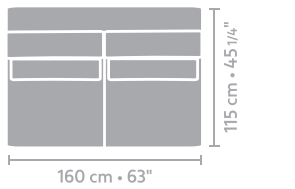

armchair
9,60

loveseat
13,00

2,5 seater
16,45

metrage (m)

3 seater
16,80

metrage (m)

4 seater
17,05

element 95 x 115 arm L/R
8,85

Quick Shipment

Quick Shipment

Quick Shipment

metrage (m)

central element 80 x 115
7,80

central element 100 x 115
8,00

central element 120 x 115
8,90

metrage (m)

central element 160 x 115
13,90

central element 200 x 115
14,65

central element 220 x 115
15,15

corner L/R
11,45

metrage (m)

Quick Shipment

longchair arm L/R
11,25

Quick Shipment