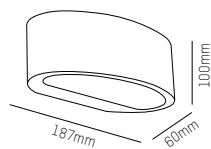

AVA LED

SYS 11W · 230V · CRI >90

472-0030990003005

W **W3** 780lm

472-0030990003004

G **W3** 480lm