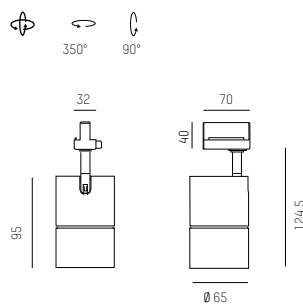

Mains voltage LED spotlight, die cast aluminium  
 White, black or silver matt surface  
 Vacuum deposited aluminium reflector, 3 beam angles  
 Spotlight head 350° swiveling and 90° tilting

Faretto in alluminio da binario  
 verniciato in bianco, nero o grigio opaco  
 Ottica in alluminio in 3 fasci di emissione  
 Proiettore orientabile 350° orizzontale e 90° verticale

innenliegend / inside  
 separat ordern / order separately

599-12 599-13 599-15

**ARTIKELNUMMER ERGÄNZEN / COMPLETE CODE**

**WW** = LICHTFARBE/LIGHT COLOUR

**W2** LED 2700K = 23  
**W3** LED 3000K = 29  
**W4** LED 4000K = 24