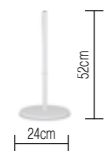

JOHN FLOOR	white	TC21-0
	black	TC21-1
	sand	TC21-4
	charcoal	TC21-6
	titan	TC21-8