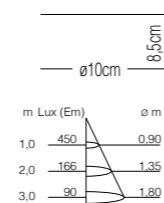

A - A++ | dimmable | 2700K | 12W | 680lm | CRI >90

CUP CEILING 12

FIXTURE / SHADE

IN

alu pol / china

FC05-0

A - A++ | dimmable | 2700K | 12W | 436lm | CRI >90

UP