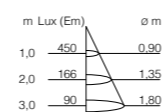

A - A++ | dimmable | 2700K | 12W | 436lm | CRI >90