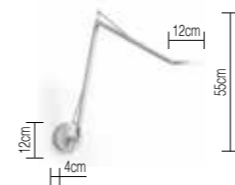

JOHN WALL

2700K	white	TC34-0
	black	TC34-2
	sand	TC34-4
	charcoal	TC34-6
	titan	TC34-8

A - A++ | for connection to an electrical socket | dimmer integrated | 2700K | 13W | 569lm | CRI >90

JOHN WALL UP

2700K	white	TC33-0
	black	TC33-2
	sand	TC33-4
	charcoal	TC33-6
	titan	TC33-8