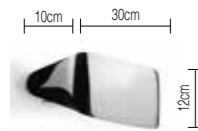

VICTOR LED

alu pol
bronze

BG53-2
BG53-1

50
50

A - A++ | dimmable | 2700K | 15W | 800lm | CRI >90

HENRY

alu pol
bronze

HW00-0
HW00-1