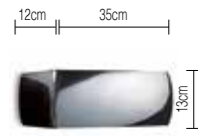

VICTOR LED

alu pol
bronze

BG53-2
BG53-1

50
50

A - A++ | dimmable | 2700K | 15W | 800lm | CRI >90

HENRY

alu pol
bronze

HW00-0
HW00-1

50
50

A - A++ | dimmable | 2700K | 22W | 1000lm | CRI >90

SIMPLE HALOGEN

alu pol
brass

FQ00-0
FQ01-2

50
50

D | dimmable | 2700K | B15D | 100W | 864lm | CRI 100

SIMPLE LED