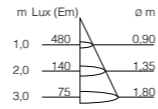

STUDIO SPOT

2700K		FRAME + FIXTURE / COVER	
TRACE 3/70	alu pol / white	SP50-1	
	alu pol / black	SP50-8	

A - A++ | dimmable | 2700K | 3x 16W | 3x 650lm | CRI >90

warmDIM

warmDIM

2700K		FRAME / COVER + FIXTURE	
EURO	alu pol / white	SP03-1	
	satin / white	SP03-6	
	alu pol / black	SP03-8	
	satin / black	SP03-2	