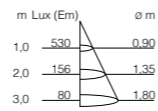

STUDIO SPOT

2700K		FRAME + FIXTURE / COVER	
TRACE 3/70	alu pol / white	SP50-1	
	alu pol / black	SP50-8	

A - A++ | dimmable | 2700K | 3x 16W | 3x 650lm | CRI >90

warmDIM

warmDIM

2700K		FRAME / COVER + FIXTURE	
EURO	alu pol / white	SP03-1	
	satin / white	SP03-6	
	alu pol / black	SP03-8	
	satin / black	SP03-2	