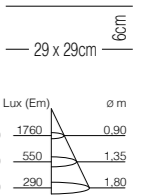

STUDIO SPOT

2700K		FRAME + FIXTURE / COVER	
TRACE 3/70	alu pol / white	SP50-1	
	alu pol / black	SP50-8	

A - A++ | dimmable | 2700K | 3x 16W | 3x 650lm | CRI >90

warmDIM

warmDIM

2700K		FRAME / COVER + FIXTURE	
EURO	alu pol / white	SP03-1	
	satin / white	SP03-6	
	alu pol / black	SP03-8	
	satin / black	SP03-2	

A - A++ | dimmable | 2700K | 16W | 650lm | CRI >90

3500K			
EURO	alu pol / white	SP03-0	
	satin / white	SP03-7	
	alu pol / black	SP03-9	
	satin / black	SP03-3	

A - A++ | dimmable | 3500K | 15W | 689lm | CRI >80

STUDIO TABLE / FLOOR

BASE ROUND		FRAME / COVER + FIXTURE	
13 DIM	alu pol / white	CSM95-1	
	satin / white	CSM95-6	
	alu pol / black	CSM95-8	
	satin / black	CSM95-2	

A - A++ | dimmable | 2700K | 16W | 650lm | CRI >90

warmDIM

LENS 3			
	flood	SP40-2	
	medium (STANDARD INCLUSION)	SP40-0	
	spot	SP40-1	

STUDIO configurable variants see **CHOICE**

STUDIO QUATTRO IN

2700K		FRAME / COVER	
	alu pol / white	SP80-1	
	satin / white	SP80-6	
	alu pol / black	SP80-8	
	satin / black	SP80-2	

LENS 3 ONLY FOR 2700K

	flood	SP40-2	
	medium (STANDARD INCLUSION)	SP40-0	
	spot	SP40-1	

A - A++ | dimmable | 2700K | 4x 16W | 4x 650lm | CRI >90

warmDIM

3500K			
	alu pol / white	SP80-0	
	satin / white	SP80-7	
	alu pol / black	SP80-9	
	satin / black	SP80-3	

A - A++ | dimmable | 3500K | 4x 15W | 4x 689lm | CRI >80