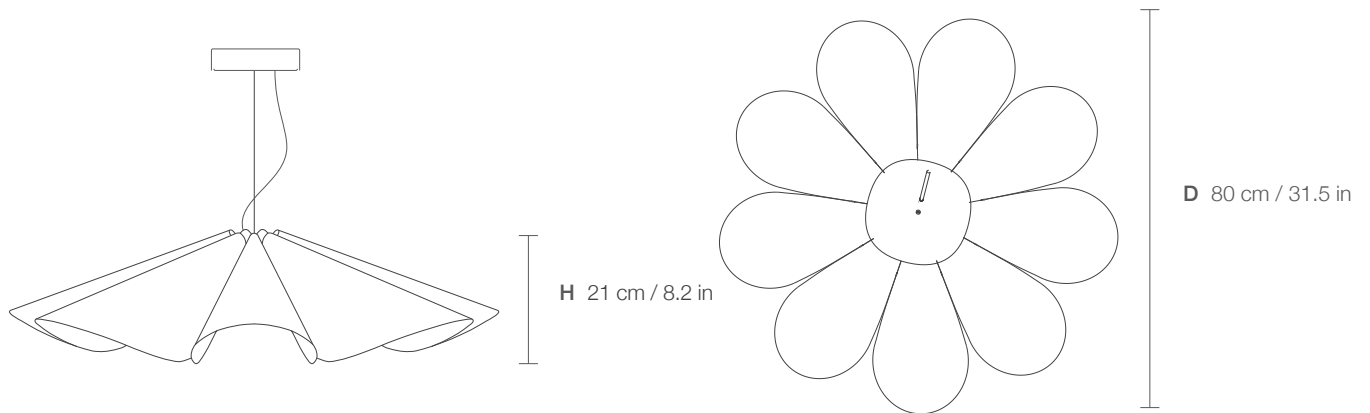

## DIMENSIONS

## PARTS

CODE	DE60
TYPE	Pendant Lamp
MOUNTING	Ceiling rose and steel cord includes
CORD LENGHT	2 m. / Textile cable
BULB	100 watts (max) / Bulb Socket E26 / E27 x 1
WEIGHT	0.75 kg. / 1.65 lbs.