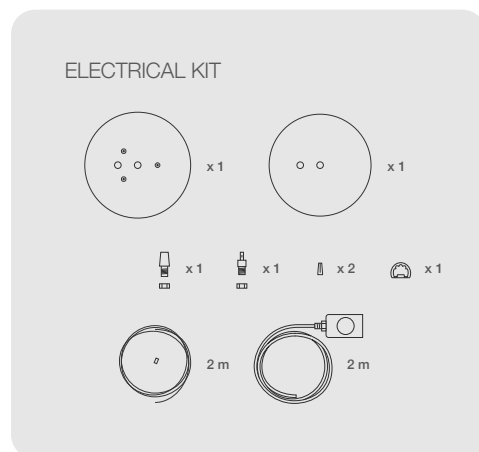

PARTS

CODE	DE100
TYPE	Pendant Lamp
MOUNTING	Ceiling rose and steel cord includes
CORD LENGHT	2 m. / Textile cable
BULB	100 watts (max) / Bulb Socket E26 / E27 x 1
WEIGHT	2.33 kg. / 5.13 lbs.