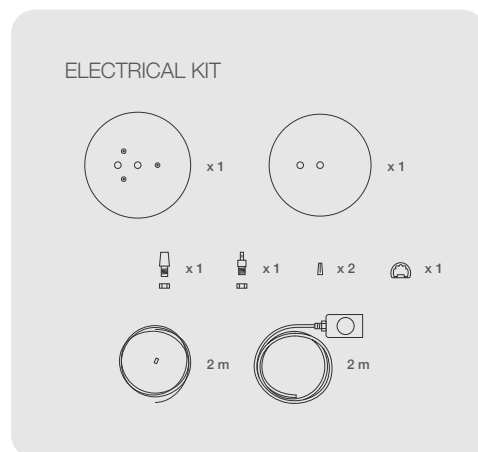

## DIMENSIONS

## PARTS

CODE	DE100
TYPE	Pendant Lamp
MOUNTING	Ceiling rose and steel cord includes
CORD LENGHT	2 m. / Textile cable
BULB	100 watts (max) / Bulb Socket E26 / E27 x 1
WEIGHT	2.33 kg. / 5.13 lbs.

## PARTS

CODE	DE160
TYPE	Pendant Lamp
MOUNTING	Ceiling rose and steel cord includes
CORD LENGHT	2 m. / Textile cable
BULB	100 watts (max) / Bulb Socket E26 / E27 x 1
WEIGHT	5.5 kg. / 12.12 lbs.