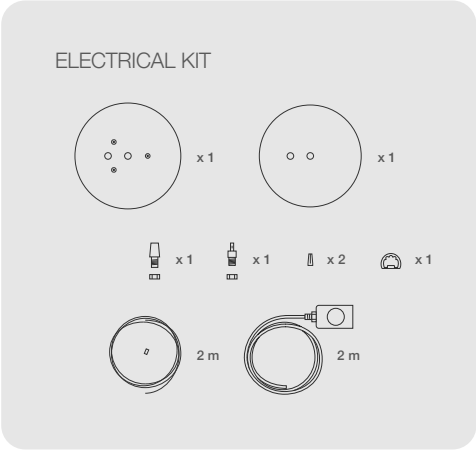

## DIMENSIONS

## PARTS

CODE	DE60
TYPE	Pendant Lamp
MOUNTING	Ceiling rose and steel cord includes
CORD LENGHT	2 m. / Textile cable
BULB	100 watts (max) / Bulb Socket E26 / E27 x 1
WEIGHT	0.75 kg. / 1.65 lbs.

## ELECTRICAL KIT

CODE	DE80
TYPE	Pendant Lamp
MOUNTING	Ceiling rose and steel cord includes
CORD LENGHT	2 m. / Textile cable
BULB	100 watts (max) / Bulb Socket E26 / E27 x 1
WEIGHT	1.97 kg. / 4.34 lbs.