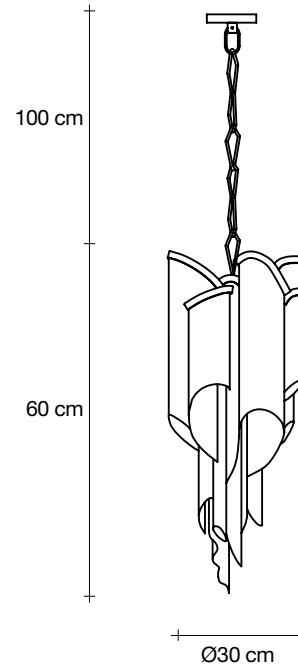

Body |

Recommended Light | Canopy |

230-240V ~ 50/60Hz

 LED
4 x 3,5W G9

and

 LED
4W GU10

 Dimmable with
all systems

A stunning design from Christian Lava, Stream is an impressive presence in any room. Stream's design exploits the physical characteristics of the materials used to envelop a room in a unique, immersive light. Here, over 7 kilometers of metal chain appear to flow down from the undulating, nickel plated frame. These cascading tiers project a streaking, yet tranquil, shadow throughout the room. Design Christian Lava.

4 cm

A stunning design from Christian Lava, Stream is an impressive presence in any room. Stream's design exploits the physical characteristics of the materials used to envelop a room in a unique, immersive light. Here, over 7 kilometers of metal chain appear to flow down from the undulating, nickel plated frame. These cascading tiers project a streaking, yet tranquil, shadow throughout the room. Design Christian Lava.

Body |

Recommended Light | Canopy |

230-240V ~ 50/60Hz

 LED
18 x 4W E14

and

 LED
5W GU10

 Dimmable with
all systems

A stunning design from Christian Lava, Stream is an impressive presence in any room. Stream's design exploits the physical characteristics of the materials used to envelop a room in a unique, immersive light. Here, over 7 kilometers of metal chain appear to flow down from the undulating, nickel plated frame. These cascading tiers project a streaking, yet tranquil, shadow throughout the room. Design Christian Lava.