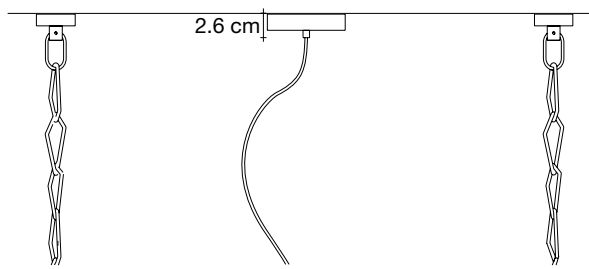

4 cm

A stunning design from Christian Lava, Stream is an impressive presence in any room. Stream's design exploits the physical characteristics of the materials used to envelop a room in a unique, immersive light. Here, over 7 kilometers of metal chain appear to flow down from the undulating, nickel plated frame. These cascading tiers project a streaking, yet tranquil, shadow throughout the room. Design Christian Lava.

Body |

Recommended Light | Canopy |

230-240V ~ 50/60Hz

 LED
18 x 4W E14

and

 LED
5W GU10

 Dimmable with
all systems

A stunning design from Christian Lava, Stream is an impressive presence in any room. Stream's design exploits the physical characteristics of the materials used to envelop a room in a unique, immersive light. Here, over 7 kilometers of metal chain appear to flow down from the undulating, nickel plated frame. These cascading tiers project a streaking, yet tranquil, shadow throughout the room. Design Christian Lava.

 Dimmable with
all systems

A stunning design from Christian Lava, Stream is an impressive presence in any room. Stream's design exploits the physical characteristics of the materials used to envelop a room in a unique, immersive light. Here, over 7 kilometers of metal chain appear to flow down from the undulating, nickel plated frame. These cascading tiers project a streaking, yet tranquil, shadow throughout the room. Design Christian Lava.

 Dimmable with
all systems

Canopy |

A stunning design from Christian Lava, Stream is an impressive presence in any room. Stream's design exploits the physical characteristics of the materials used to envelop a room in a unique, immersive light. Here, over 7 kilometers of metal chain appear to flow down from the undulating, nickel plated frame. These cascading tiers project a streaking, yet tranquil, shadow throughout the room. Design Christian Lava.