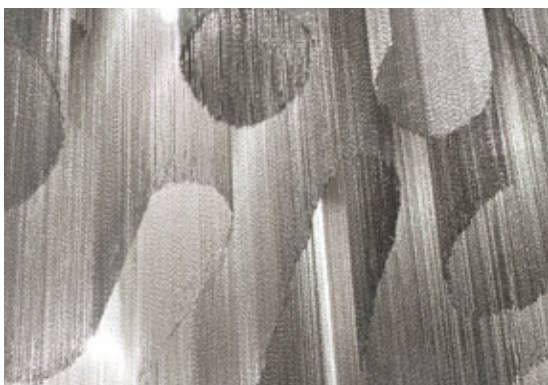

Recommended Light |

230-240V ~ 50/60Hz

LED
12 x 3,5W G9

and

LED
3 x 5W GU10

Dimmable with
all systems

Canopy |