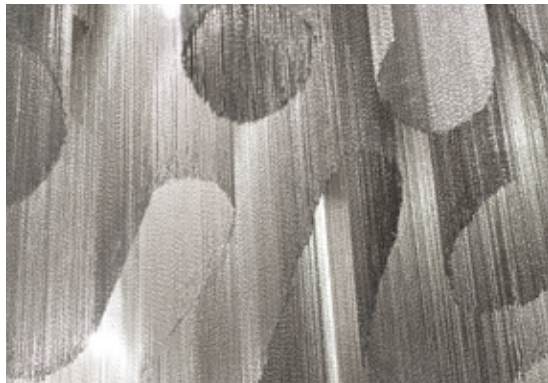

Body |

Recommended Light | Canopy |

230-240V ~ 50/60Hz

 LED
4 x 3,5W G9

and

 LED
4W GU10

 Dimmable with
all systems

A stunning design from Christian Lava, Stream is an impressive presence in any room. Stream's design exploits the physical characteristics of the materials used to envelop a room in a unique, immersive light. Here, over 7 kilometers of metal chain appear to flow down from the undulating, nickel plated frame. These cascading tiers project a streaking, yet tranquil, shadow throughout the room. Design Christian Lava.

4 cm

A stunning design from Christian Lava, Stream is an impressive presence in any room. Stream's design exploits the physical characteristics of the materials used to envelop a room in a unique, immersive light. Here, over 7 kilometers of metal chain appear to flow down from the undulating, nickel plated frame. These cascading tiers project a streaking, yet tranquil, shadow throughout the room. Design Christian Lava.

 Dimmable with
all systems

A stunning design from Christian Lava, Stream is an impressive presence in any room. Stream's design exploits the physical characteristics of the materials used to envelop a room in a unique, immersive light. Here, over 7 kilometers of metal chain appear to flow down from the undulating, nickel plated frame. These cascading tiers project a streaking, yet tranquil, shadow throughout the room. Design Christian Lava.

 Dimmable with
all systems

Canopy |

A stunning design from Christian Lava, Stream is an impressive presence in any room. Stream's design exploits the physical characteristics of the materials used to envelop a room in a unique, immersive light. Here, over 7 kilometers of metal chain appear to flow down from the undulating, nickel plated frame. These cascading tiers project a streaking, yet tranquil, shadow throughout the room. Design Christian Lava.