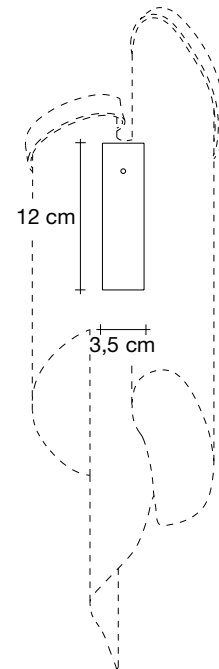

4 cm

A stunning design from Christian Lava, Stream is an impressive presence in any room. Stream's design exploits the physical characteristics of the materials used to envelop a room in a unique, immersive light. Here, over 7 kilometers of metal chain appear to flow down from the undulating, nickel plated frame. These cascading tiers project a streaking, yet tranquil, shadow throughout the room. Design Christian Lava.

 Dimmable with
all systems

Canopy |

A stunning design from Christian Lava, Stream is an impressive presence in any room. Stream's design exploits the physical characteristics of the materials used to envelop a room in a unique, immersive light. Here, over 7 kilometers of metal chain appear to flow down from the undulating, nickel plated frame. These cascading tiers project a streaking, yet tranquil, shadow throughout the room. Design Christian Lava.

-  Nickel
OJ60A E7 C8
-  Black Nickel
OJ60A E9 C8
-  Gold
OJ60A L6 C8

Body |

Recommended Light | Canopy |

230-240V ~ 50/60Hz

-  LED
2 x 6W E14
-  Dimmable with
all systems

A stunning design from Christian Lava, Stream is an impressive presence in any room. Stream's design exploits the physical characteristics of the materials used to envelop a room in a unique, immersive light. Here, over 7 kilometers of metal chain appear to flow down from the undulating, nickel plated frame. These cascading tiers project a streaking, yet tranquil, shadow throughout the room. Design Christian Lava.

Body |

Recommended Light | Canopy |

220-240V ~ 50/60Hz

 LED
6 x 6W E14

 Dimmable with
all systems

Ø36 cm

A stunning design from Christian Lava, Stream is an impressive presence in any room. Stream's design exploits the physical characteristics of the materials used to envelop a room in a unique, immersive light. Here, over 7 kilometers of metal chain appear to flow down from the undulating, nickel plated frame. These cascading tiers project a streaking, yet tranquil, shadow throughout the room. Design Christian Lava.