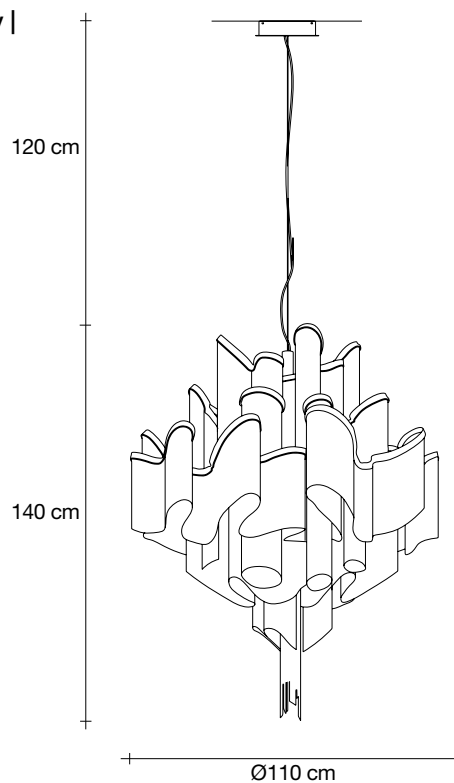

Recommended Light | Canopy |

230-240V ~ 50/60Hz

LED
20 x 4W E14

and

LED
5W GU10

Dimmable with
all systems