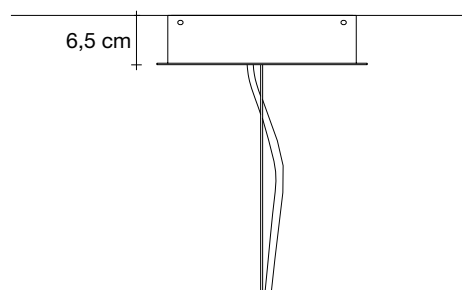

4 cm

A stunning design from Christian Lava, Stream is an impressive presence in any room. Stream's design exploits the physical characteristics of the materials used to envelop a room in a unique, immersive light. Here, over 7 kilometers of metal chain appear to flow down from the undulating, nickel plated frame. These cascading tiers project a streaking, yet tranquil, shadow throughout the room. Design Christian Lava.

Body |

Recommended Light | Canopy |

230-240V ~ 50/60Hz

 LED
18 x 4W E14

and

 LED
5W GU10

 Dimmable with
all systems

A stunning design from Christian Lava, Stream is an impressive presence in any room. Stream's design exploits the physical characteristics of the materials used to envelop a room in a unique, immersive light. Here, over 7 kilometers of metal chain appear to flow down from the undulating, nickel plated frame. These cascading tiers project a streaking, yet tranquil, shadow throughout the room. Design Christian Lava.

93

40

115cm x 115cm x 124cm

Stream, Iridescent *Light.*

design Christian Lava
terzani.com

TERZANI
LA LUCE PENSATA

Type |
suspension

Materials |
metal

 Dimmable with
all systems

A stunning design from Christian Lava, Stream is an impressive presence in any room. Stream's design exploits the physical characteristics of the materials used to envelop a room in a unique, immersive light. Here, over 7 kilometers of metal chain appear to flow down from the undulating, nickel plated frame. These cascading tiers project a streaking, yet tranquil, shadow throughout the room. Design Christian Lava.