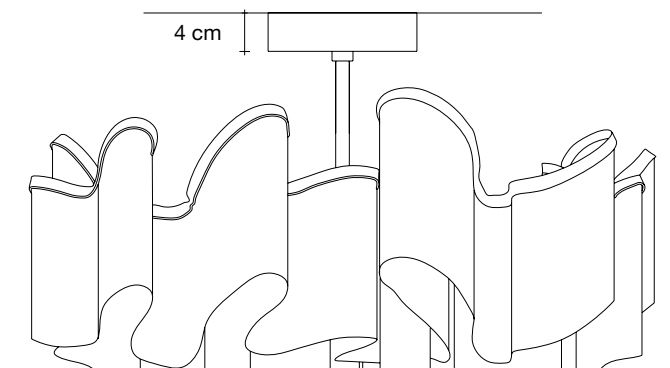

Body |

Recommended Light | Canopy |

230-240V ~ 50/60Hz

 LED
4 x 3,5W G9

and

 LED
4W GU10

 Dimmable with
all systems

A stunning design from Christian Lava, Stream is an impressive presence in any room. Stream's design exploits the physical characteristics of the materials used to envelop a room in a unique, immersive light. Here, over 7 kilometers of metal chain appear to flow down from the undulating, nickel plated frame. These cascading tiers project a streaking, yet tranquil, shadow throughout the room. Design Christian Lava.

4 cm

A stunning design from Christian Lava, Stream is an impressive presence in any room. Stream's design exploits the physical characteristics of the materials used to envelop a room in a unique, immersive light. Here, over 7 kilometers of metal chain appear to flow down from the undulating, nickel plated frame. These cascading tiers project a streaking, yet tranquil, shadow throughout the room. Design Christian Lava.

Body |

Recommended Light | Canopy |

220-240V ~ 50/60Hz

 LED
6 x 6W E14

 Dimmable with
all systems

Ø36 cm

A stunning design from Christian Lava, Stream is an impressive presence in any room. Stream's design exploits the physical characteristics of the materials used to envelop a room in a unique, immersive light. Here, over 7 kilometers of metal chain appear to flow down from the undulating, nickel plated frame. These cascading tiers project a streaking, yet tranquil, shadow throughout the room. Design Christian Lava.