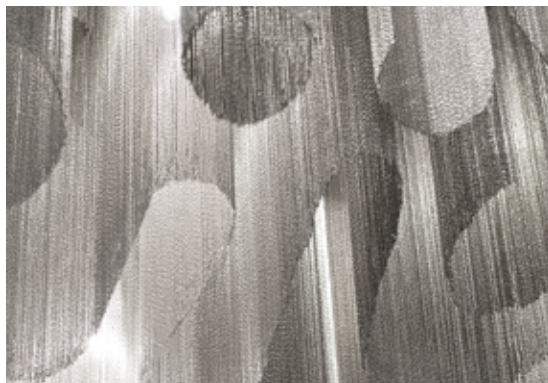

Recommended Light | Canopy |

230-240V ~ 50/60Hz

LED
8 x 3,5W G9

and

LED
5W GU10

Dimmable with
all systems

Ø14 cm

4 cm