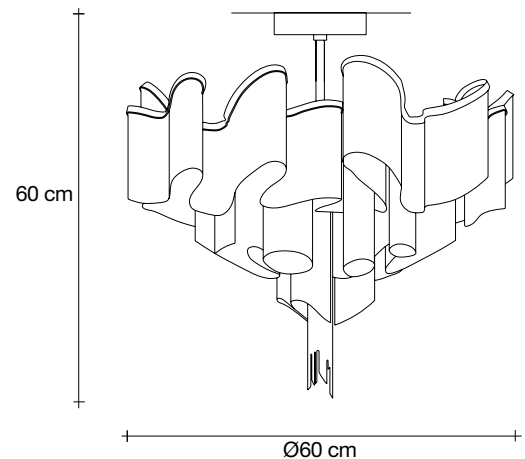

Recommended Light | Canopy |

230-240V ~ 50/60Hz

LED
8 x 3,5W G9

and

LED
5W GU10

Dimmable with
all systems

Ø14 cm

4 cm