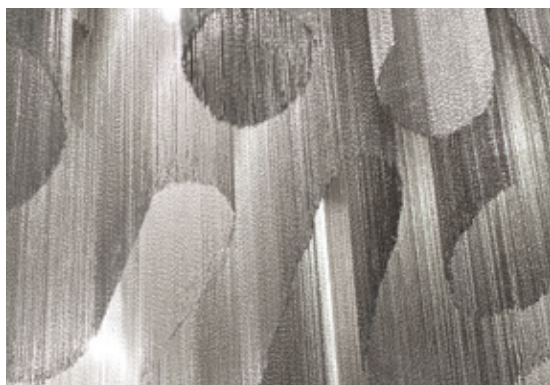

Body |

Recommended Light | Canopy |

230-240V ~ 50/60Hz

 LED
4 x 3,5W G9

and

 LED
4W GU10

 Dimmable with
all systems

A stunning design from Christian Lava, Stream is an impressive presence in any room. Stream's design exploits the physical characteristics of the materials used to envelop a room in a unique, immersive light. Here, over 7 kilometers of metal chain appear to flow down from the undulating, nickel plated frame. These cascading tiers project a streaking, yet tranquil, shadow throughout the room. Design Christian Lava.

4 cm

A stunning design from Christian Lava, Stream is an impressive presence in any room. Stream's design exploits the physical characteristics of the materials used to envelop a room in a unique, immersive light. Here, over 7 kilometers of metal chain appear to flow down from the undulating, nickel plated frame. These cascading tiers project a streaking, yet tranquil, shadow throughout the room. Design Christian Lava.

Body |

Recommended Light | Canopy |

230-240V ~ 50/60Hz

 LED
18 x 4W E14

and

 LED
5W GU10

 Dimmable with
all systems

A stunning design from Christian Lava, Stream is an impressive presence in any room. Stream's design exploits the physical characteristics of the materials used to envelop a room in a unique, immersive light. Here, over 7 kilometers of metal chain appear to flow down from the undulating, nickel plated frame. These cascading tiers project a streaking, yet tranquil, shadow throughout the room. Design Christian Lava.

 Dimmable with
all systems

A stunning design from Christian Lava, Stream is an impressive presence in any room. Stream's design exploits the physical characteristics of the materials used to envelop a room in a unique, immersive light. Here, over 7 kilometers of metal chain appear to flow down from the undulating, nickel plated frame. These cascading tiers project a streaking, yet tranquil, shadow throughout the room. Design Christian Lava.