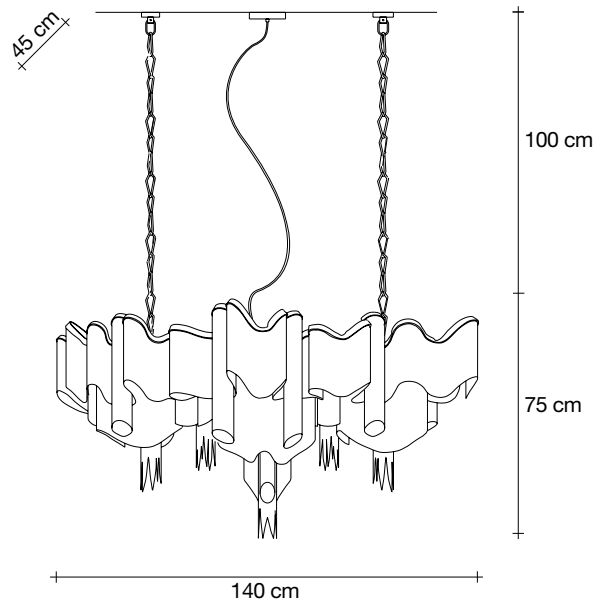

Recommended Light |

230-240V ~ 50/60Hz

LED
12 x 3,5W G9

and

LED
3 x 5W GU10

Dimmable with
all systems

Canopy |