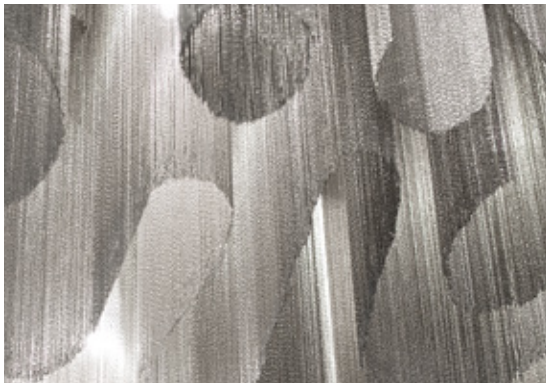

Recommended Light | Canopy |

220-240V ~ 50/60Hz

LED
6 x 6W E14

Dimmable with
all systems