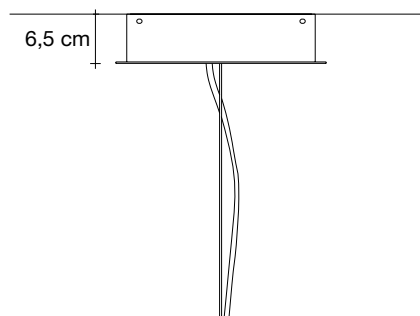

Body |

Recommended Light | Canopy |

230-240V ~ 50/60Hz

 LED
4 x 3,5W G9

and

 LED
4W GU10

 Dimmable with
all systems

A stunning design from Christian Lava, Stream is an impressive presence in any room. Stream's design exploits the physical characteristics of the materials used to envelop a room in a unique, immersive light. Here, over 7 kilometers of metal chain appear to flow down from the undulating, nickel plated frame. These cascading tiers project a streaking, yet tranquil, shadow throughout the room. Design Christian Lava.

4 cm

A stunning design from Christian Lava, Stream is an impressive presence in any room. Stream's design exploits the physical characteristics of the materials used to envelop a room in a unique, immersive light. Here, over 7 kilometers of metal chain appear to flow down from the undulating, nickel plated frame. These cascading tiers project a streaking, yet tranquil, shadow throughout the room. Design Christian Lava.

Body |

Recommended Light | Canopy |

230-240V ~ 50/60Hz

 LED
18 x 4W E14

and

 LED
5W GU10

 Dimmable with
all systems

A stunning design from Christian Lava, Stream is an impressive presence in any room. Stream's design exploits the physical characteristics of the materials used to envelop a room in a unique, immersive light. Here, over 7 kilometers of metal chain appear to flow down from the undulating, nickel plated frame. These cascading tiers project a streaking, yet tranquil, shadow throughout the room. Design Christian Lava.

93

40

115cm x 115cm x 124cm

Stream, Iridescent *Light.*

design Christian Lava
terzani.com

TERZANI
LA LUCE PENSATA

Type |
suspension

Materials |
metal