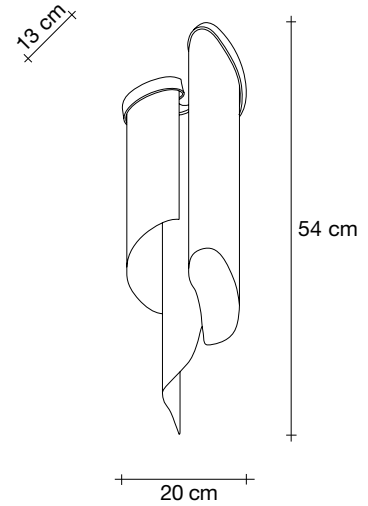

140

63

135cm x 135cm x 144cm

Stream, Iridescent *Light.*

design Christian Lava
terzani.com

TERZANI
LA LUCE PENSATA

Type |
suspension

Materials |
metal

86

48

170cm x 55cm x 99cm

Stream, Iridescent *Light.*

design Christian Lava
terzani.com

Type |
Wall sconce

Materials |
Metal

Finishes | Code

-  Nickel
OJ60A E7 C8
-  Black Nickel
OJ60A E9 C8
-  Gold
OJ60A L6 C8

Body |

Recommended Light | Canopy |

230-240V ~ 50/60Hz

-  LED
2 x 6W E14
-  Dimmable with
all systems

A stunning design from Christian Lava, Stream is an impressive presence in any room. Stream's design exploits the physical characteristics of the materials used to envelop a room in a unique, immersive light. Here, over 7 kilometers of metal chain appear to flow down from the undulating, nickel plated frame. These cascading tiers project a streaking, yet tranquil, shadow throughout the room. Design Christian Lava.

Body |

Recommended Light | Canopy |

220-240V ~ 50/60Hz

 LED
6 x 6W E14

 Dimmable with
all systems

Ø36 cm

A stunning design from Christian Lava, Stream is an impressive presence in any room. Stream's design exploits the physical characteristics of the materials used to envelop a room in a unique, immersive light. Here, over 7 kilometers of metal chain appear to flow down from the undulating, nickel plated frame. These cascading tiers project a streaking, yet tranquil, shadow throughout the room. Design Christian Lava.