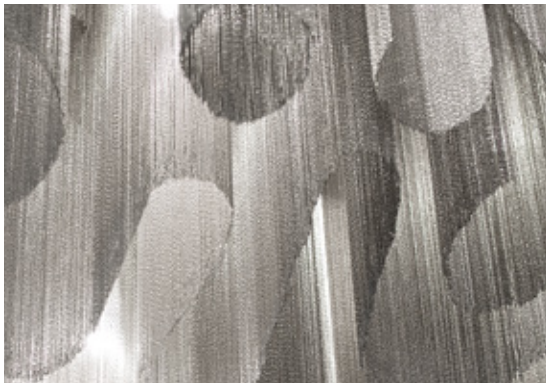

Recommended Light | Canopy |

230-240V ~ 50/60Hz

- LED
  2 x 6W E14
- Dimmable with
  all systems