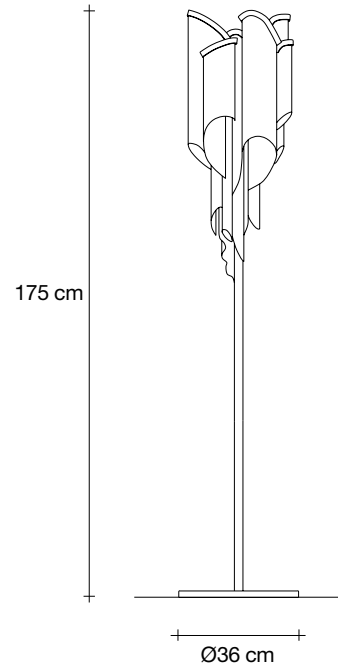

86

48

170cm x 55cm x 99cm

Stream, Iridescent *Light.*

design Christian Lava
terzani.com

Type |
Wall sconce

Materials |
Metal

Finishes | Code

42cm x 24cm x 20cm

Stream, Iridescent *Light.*

design Christian Lava
terzani.com

TERZANI
LA LUCE PENSATA

Type |
Floor lamp

Materials |
Metal

Finishes | Code

-  Nickel
OJ65P E7 C8
-  Black Nickel
OJ65P E9 C8
-  Gold
OJ65P L6 C8

Body |

Recommended Light | Canopy |

220-240V ~ 50/60Hz

 LED
6 x 6W E14

 Dimmable with
all systems

Ø36 cm

A stunning design from Christian Lava, Stream is an impressive presence in any room. Stream's design exploits the physical characteristics of the materials used to envelop a room in a unique, immersive light. Here, over 7 kilometers of metal chain appear to flow down from the undulating, nickel plated frame. These cascading tiers project a streaking, yet tranquil, shadow throughout the room. Design Christian Lava.

23,5

16,5

191cm x 46cm x 46cm