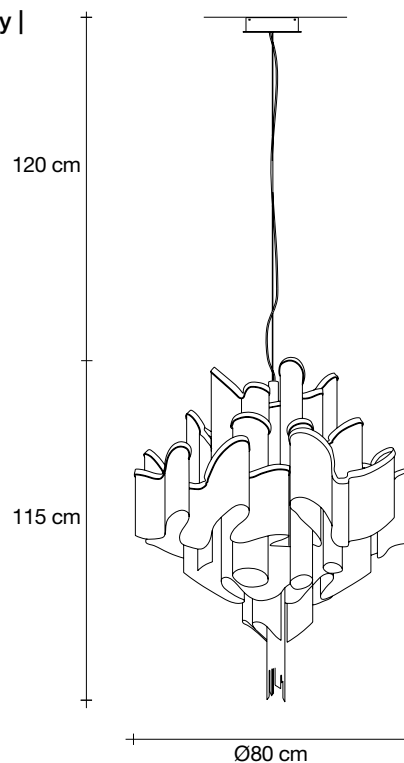

Body |

Recommended Light | Canopy |

230-240V ~ 50/60Hz

 LED
4 x 3,5W G9

and

 LED
4W GU10

 Dimmable with
all systems

A stunning design from Christian Lava, Stream is an impressive presence in any room. Stream's design exploits the physical characteristics of the materials used to envelop a room in a unique, immersive light. Here, over 7 kilometers of metal chain appear to flow down from the undulating, nickel plated frame. These cascading tiers project a streaking, yet tranquil, shadow throughout the room. Design Christian Lava.

4 cm

A stunning design from Christian Lava, Stream is an impressive presence in any room. Stream's design exploits the physical characteristics of the materials used to envelop a room in a unique, immersive light. Here, over 7 kilometers of metal chain appear to flow down from the undulating, nickel plated frame. These cascading tiers project a streaking, yet tranquil, shadow throughout the room. Design Christian Lava.

Body |

Recommended Light | Canopy |

230-240V ~ 50/60Hz

 LED
18 x 4W E14

and

 LED
5W GU10

 Dimmable with
all systems

A stunning design from Christian Lava, Stream is an impressive presence in any room. Stream's design exploits the physical characteristics of the materials used to envelop a room in a unique, immersive light. Here, over 7 kilometers of metal chain appear to flow down from the undulating, nickel plated frame. These cascading tiers project a streaking, yet tranquil, shadow throughout the room. Design Christian Lava.