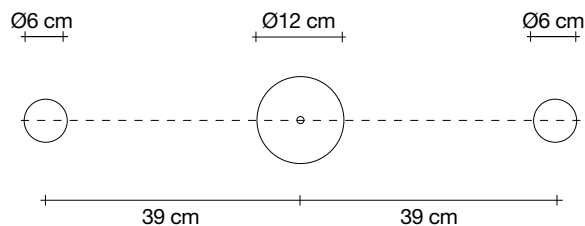

A stunning design from Christian Lava, Stream is an impressive presence in any room. Stream's design exploits the physical characteristics of the materials used to envelop a room in a unique, immersive light. Here, over 7 kilometers of metal chain appear to flow down from the undulating, nickel plated frame. These cascading tiers project a streaking, yet tranquil, shadow throughout the room. Design Christian Lava.

86

48

170cm x 55cm x 99cm