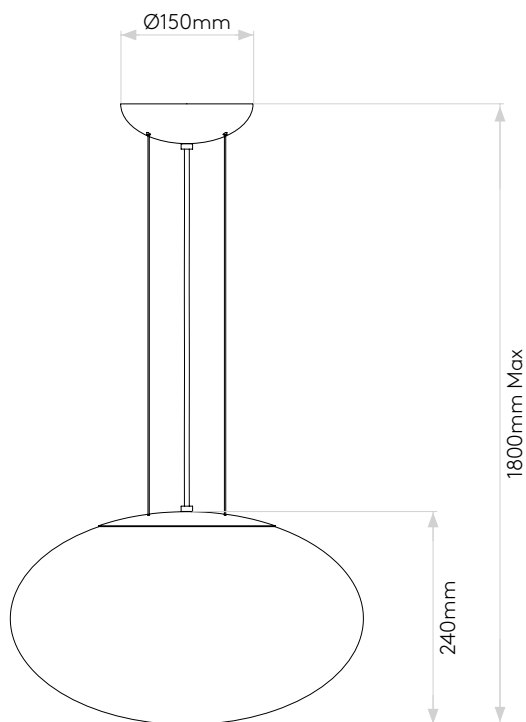

Please note that some dimensions may vary slightly due to manufacturing tolerances, this includes cable entry and fixing holes

Veuillez noter que certaines dimensions peuvent varier légèrement en raison des tolérances de fabrication, y compris l'entrée de câble et les trous de fixation.

Bitte beachten Sie, dass die Maße Fertigungstoleranzen unterliegen und daher in geringem Umfang von der angegebenen Größe abweichen können. Dies gilt auch für Kabeingänge und Befestigungslöcher.

Si prega notare che possono esserci piccole variazioni in alcune dimensioni dovute alle tolleranze di produzione, queste includono l'ingresso del cavo e i fori di fissaggio.