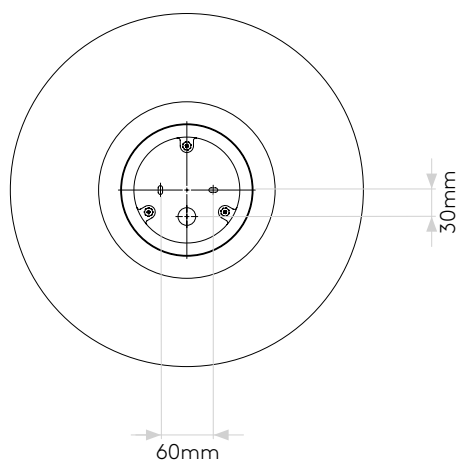

Please note that some dimensions may vary slightly due to manufacturing tolerances, this includes cable entry and fixing holes

Veuillez noter que certaines dimensions peuvent varier légèrement en raison des tolérances de fabrication, y compris l'entrée de câble et les trous de fixation.

Bitte beachten Sie, dass die Maße Fertigungstoleranzen unterliegen und daher in geringem Umfang von der angegebenen Größe abweichen können. Dies gilt auch für Kabeingänge und Befestigungslöcher.

Si prega notare che possono esserci piccole variazioni in alcune dimensioni dovute alle tolleranze di produzione, queste includono l'ingresso del cavo e i fori di fissaggio.