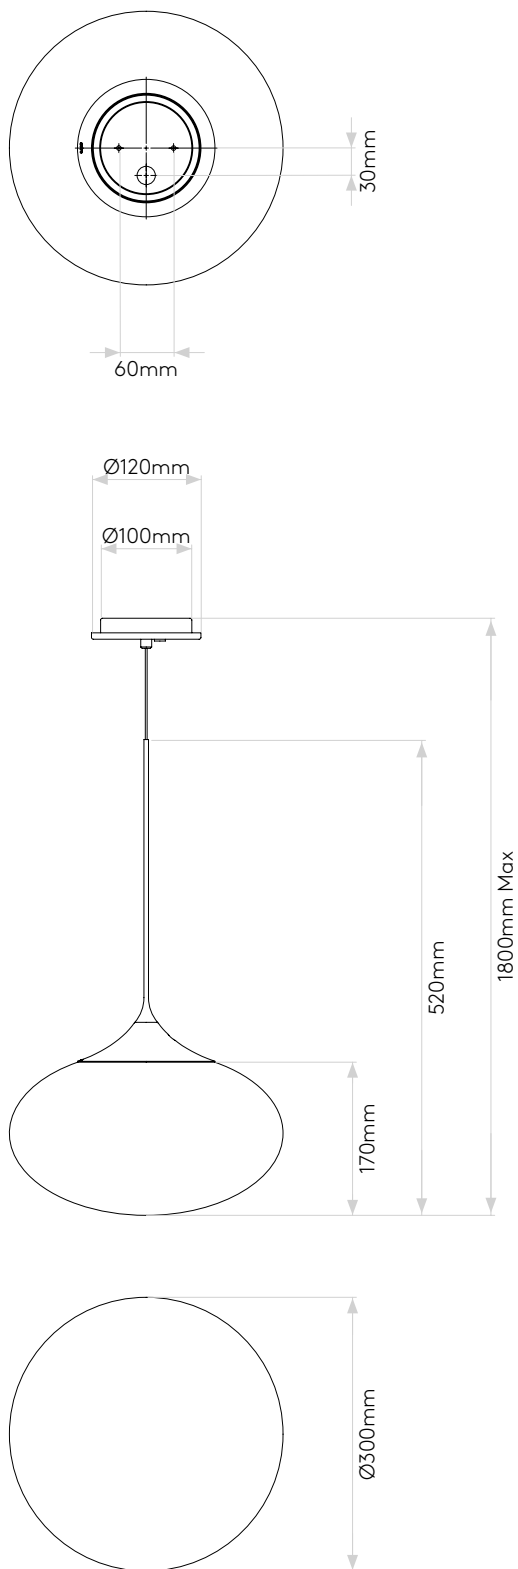

Please note that some dimensions may vary slightly due to manufacturing tolerances, this includes cable entry and fixing holes

Veillez noter que certaines dimensions peuvent varier légèrement en raison des tolérances de fabrication, y compris l'entrée de câble et les trous de fixation.

Bitte beachten Sie, dass die Maße Fertigungstoleranzen unterliegen und daher in geringem Umfang von der angegebenen Größe abweichen können. Dies gilt auch für Kabeleingänge und Befestigungslöcher.

Si prega notare che possono esserci piccole variazioni in alcune dimensioni dovute alle tolleranze di produzione, queste includono l'ingresso del cavo e i fori di fissaggio.