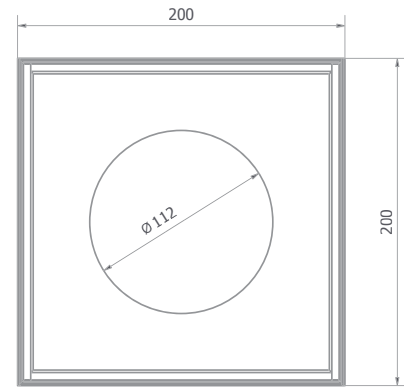

TECHNICAL DATA SHEET

ZERODIX 111 IP54

OUTDOOR - ESTERNO - AUßENBEREICH - EXTERIEUR - EXTÉRIEUR - EXTERIOR

Fix (not adjustable) 0° - 0°

□ 204x204 mm

Material : waterproof CALCYT+® and frosted diffusor

ZERODIX 111 LED 3000LM CRI 80

REF N°	2700°K	3000°K	4000°K
on/off	266 26 065	266 26 165	266 26 265
DIM 1-10V	266 66 065	266 66 165	266 66 265
DIM DALI	266 36 065	266 36 165	266 36 265

Xicato LED - 29,3W - 3000lm - 2 Step MacAdam
□ - 230V/50Hz - **CE** - **A**
Beam angle 60° - Incl LED driver
h = 140 mm

ZERODIX 111 LED 2000LM CRI 80

REF N°	2700°K	3000°K	4000°K
on/off	266 25 065	266 25 165	266 25 265
phase DIM	266 75 065	266 75 165	266 75 265
DIM 1-10V	266 65 065	266 65 165	266 65 265
DIM DALI	266 35 065	266 35 165	266 35 265

Xicato LED - 19,5W - 2000lm - 2 Step MacAdam
□ - 230V/50Hz - **CE** - **A**
Beam angle 60° - Incl LED driver
h = 140 mm

ZERODIX 111 LED 1300LM CRI 97

REF N°	2700°K	3000°K	4000°K
on/off	266 23 965	266 23 865	266 23 765
phase DIM	266 73 965	266 73 865	266 73 765
DIM 1-10V	266 63 965	266 63 865	266 63 765
DIM DALI	266 33 965	266 33 865	266 33 765

Xicato LED - 17,6W - 1300lm - 2 Step MacAdam
□ - 230V/50Hz - **CE** - **A**
Beam angle 60° - Incl LED driver
h = 140 mm

ZERODIX 111 LED 2000LM CRI 97

REF N°	2700°K	3000°K	4000°K
on/off	266 25 965	266 25 865	266 25 765
phase DIM	266 75 965	266 75 865	266 75 765
DIM 1-10V	266 65 965	266 65 865	266 65 765
DIM DALI	266 35 965	266 35 865	266 35 765

Xicato LED - 22,3W - 2000lm - 2 Step MacAdam
□ - 230V/50Hz - **CE** - **A**
Beam angle 60° - Incl LED driver
h = 140 mm

INSTALLATION KIT

STANDARD (included) installation system for ceiling 9 - 12 - 15 mm

REF N° 266 99 025 installation system for gypsum ceiling 25 mm

REF N° 266 99 030 installation system for gypsum ceiling 30 mm