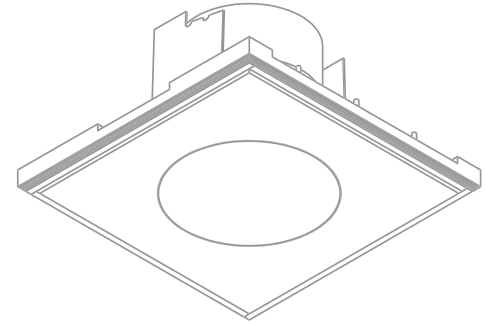

TECHNICAL DATA SHEET

ZERODIX 111 IP54

OUTDOOR - ESTERNO - AUßENBEREICH - EXTERIEUR - EXTÉRIEUR - EXTERIOR

Fix (not adjustable) 0° - 0°

□ 204x204 mm

Material : waterproof CALCYT+® and frosted diffusor

ZERODIX 111 LED 3000LM CRI 80

REF N°	2700°K	3000°K	4000°K
on/off	266 26 065	266 26 165	266 26 265
DIM 1-10V	266 66 065	266 66 165	266 66 265
DIM DALI	266 36 065	266 36 165	266 36 265

Xicato LED - 29,3W - 3000lm - 2 Step MacAdam
□ - 230V/50Hz - **CE** - **A**
Beam angle 60° - Incl LED driver
h = 140 mm

ZERODIX 111 LED 2000LM CRI 80

REF N°	2700°K	3000°K	4000°K
on/off	266 25 065	266 25 165	266 25 265
phase DIM	266 75 065	266 75 165	266 75 265
DIM 1-10V	266 65 065	266 65 165	266 65 265
DIM DALI	266 35 065	266 35 165	266 35 265

Xicato LED - 19,5W - 2000lm - 2 Step MacAdam
□ - 230V/50Hz - **CE** - **A**
Beam angle 60° - Incl LED driver
h = 140 mm

ZERODIX 111 LED 1300LM CRI 97

REF N°	2700°K	3000°K	4000°K
on/off	266 23 965	266 23 865	266 23 765
phase DIM	266 73 965	266 73 865	266 73 765
DIM 1-10V	266 63 965	266 63 865	266 63 765
DIM DALI	266 33 965	266 33 865	266 33 765

Xicato LED - 17,6W - 1300lm - 2 Step MacAdam
□ - 230V/50Hz - **CE** - **A**
Beam angle 60° - Incl LED driver
h = 140 mm

ZERODIX 111 LED 2000LM CRI 97

REF N°	2700°K	3000°K	4000°K
on/off	266 25 965	266 25 865	266 25 765
phase DIM	266 75 965	266 75 865	266 75 765
DIM 1-10V	266 65 965	266 65 865	266 65 765
DIM DALI	266 35 965	266 35 865	266 35 765

Xicato LED - 22,3W - 2000lm - 2 Step MacAdam
□ - 230V/50Hz - **CE** - **A**
Beam angle 60° - Incl LED driver
h = 140 mm

INSTALLATION KIT

STANDARD (included) installation system for ceiling 9 - 12 - 15 mm

REF N° 266 99 025 installation system for gypsum ceiling 25 mm

REF N° 266 99 030 installation system for gypsum ceiling 30 mm