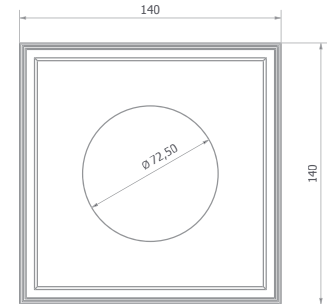

TECHNICAL DATA SHEET

ZERODIX 70 IP20

INDOOR - INTERNO - INNENBEREICH - INTERIEUR - INTÉRIEUR - INTERIOR

Fix (not adjustable) 0° - 0°

144x144 mm

Material : CALCYT® plaster and frosted diffuser

ZERODIX 70 LED 1000LM CRI 97

REF N°	2700°K	3000°K	4000°K
on/off	258 22 960	258 22 860	258 22 760
DIM 1-10V	258 62 960	258 62 860	258 62 760
DIM DALI	258 32 960	258 32 860	258 32 760

Xicato LED - 12,2W - 965lm @ 70°C
□ - 230V/50Hz ⚡ - incl LED driver - Beam angle 60° - ▽ - IP20 ⚡ - 850°C
2 SDCM - h=115 - 144x144 mm

ZERODIX 70 LED 1000LM CRI 80

REF N°	2700°K	3000°K	4000°K
on/off	258 22 060	258 22 160	258 22 260
DIM 1-10V	258 62 060	258 62 160	258 62 260
DIM DALI	258 32 060	258 32 160	258 32 260

Xicato LED - 8,1W - 965lm @ 70°C
□ - 230V/50Hz ⚡ - incl LED driver - Beam angle 60° - ▽ - IP20 ⚡ - 850°C
2 SDCM - h=115 - 144x144 mm

ZERODIX 70 LED 1300LM CRI 80

REF N°	2700°K	3000°K	4000°K
on/off	258 23 060	258 23 160	258 23 260
DIM 1-10V	258 63 060	258 63 160	258 63 260
DIM DALI	258 33 060	258 33 160	258 33 260

Xicato LED - 11,7W - 1300lm @ 70°C
□ - 230V/50Hz ⚡ - incl LED driver - Beam angle 60° - ▽ - IP20 ⚡ - 850°C
2 SDCM - h=115 - 144x144 mm

INSTALLATION KIT

STANDARD (included) installation system for ceiling 9 - 12 - 15 mm

REF N° 258 99 025 installation system for gypsum ceiling 25 mm

REF N° 258 99 030 installation system for gypsum ceiling 30 mm