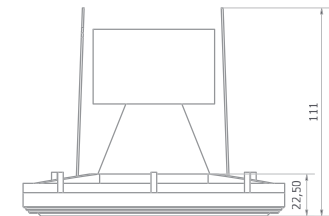

TECHNICAL DATA SHEET

ZERODIX 70 IP54

OUTDOOR - ESTERNO - AUßENBEREICH - EXTERIEUR - EXTÉRIEUR - EXTERIOR

Fix (not adjustable) 0° - 0°

144x144 mm

Material : waterproof CALCYT+® and frosted diffuser

ZERODIX 70 LED 1000LM CRI 97

REF N°	2700°K	3000°K	4000°K
on/off	258 22 965	258 22 865	258 22 765
DIM 1-10V	258 62 965	258 62 865	258 62 765
DIM DALI	258 32 965	258 32 865	258 32 765

Xicato LED - 12,2W - 965lm @ 70°C
□ - 230V/50Hz ⚡ - incl LED driver - Beam angle 60° - ▽ - IP20 (0.5m) - ⚡ CE - 850°C
2 SDCM - h=115 - 144x144 mm

ZERODIX 70 LED 1000LM CRI 80

REF N°	2700°K	3000°K	4000°K
on/off	258 22 065	258 22 165	258 22 265
DIM 1-10V	258 62 065	258 62 165	258 62 265
DIM DALI	258 32 065	258 32 165	258 32 265

Xicato LED - 8,1W - 965lm @ 70°C
□ - 230V/50Hz ⚡ - incl LED driver - Beam angle 60° - ▽ - IP20 (0.5m) - ⚡ CE - 850°C
2 SDCM - h=115 - 144x144 mm

ZERODIX 70 LED 1300LM CRI 80

REF N°	2700°K	3000°K	4000°K
on/off	258 23 065	258 23 165	258 23 265
DIM 1-10V	258 63 065	258 63 165	258 63 265
DIM DALI	258 33 065	258 33 165	258 33 265

Xicato LED - 11,7W - 1300lm @ 70°C
□ - 230V/50Hz ⚡ - incl LED driver - Beam angle 60° - ▽ - IP20 (0.5m) - ⚡ CE - 850°C
2 SDCM - h=115 - 144x144 mm

INSTALLATION KIT

STANDARD (included) installation system for ceiling 9 - 12 - 15 mm

REF N° 258 99 025 installation system for gypsum ceiling 25 mm

REF N° 258 99 030 installation system for gypsum ceiling 30 mm