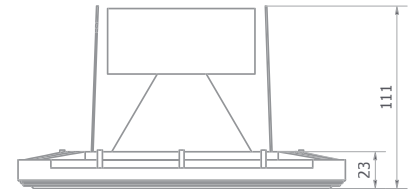

TECHNICAL DATA SHEET

ZERODIX 111 IP54

OUTDOOR - ESTERNO - AUßENBEREICH - EXTERIEUR - EXTÉRIEUR - EXTERIOR

Fix (not adjustable) 0° - 0°

□ 204x204 mm

Material : waterproof CALCYT+® and frosted diffusor

ZERODIX 111 LED 3000LM CRI 80

REF N°	2700°K	3000°K	4000°K
on/off	266 26 065	266 26 165	266 26 265
DIM 1-10V	266 66 065	266 66 165	266 66 265
DIM DALI	266 36 065	266 36 165	266 36 265

Xicato LED - 29,3W - 3000lm - 2 Step MacAdam
□ - 230V/50Hz - **CE** - **A**
Beam angle 60° - Incl LED driver
h = 140 mm

ZERODIX 111 LED 2000LM CRI 80

REF N°	2700°K	3000°K	4000°K
on/off	266 25 065	266 25 165	266 25 265
phase DIM	266 75 065	266 75 165	266 75 265
DIM 1-10V	266 65 065	266 65 165	266 65 265
DIM DALI	266 35 065	266 35 165	266 35 265

Xicato LED - 19,5W - 2000lm - 2 Step MacAdam
□ - 230V/50Hz - **CE** - **A**
Beam angle 60° - Incl LED driver
h = 140 mm

ZERODIX 111 LED 1300LM CRI 97

REF N°	2700°K	3000°K	4000°K
on/off	266 23 965	266 23 865	266 23 765
phase DIM	266 73 965	266 73 865	266 73 765
DIM 1-10V	266 63 965	266 63 865	266 63 765
DIM DALI	266 33 965	266 33 865	266 33 765

Xicato LED - 17,6W - 1300lm - 2 Step MacAdam
□ - 230V/50Hz - **CE** - **A**
Beam angle 60° - Incl LED driver
h = 140 mm

ZERODIX 111 LED 2000LM CRI 97

REF N°	2700°K	3000°K	4000°K
on/off	266 25 965	266 25 865	266 25 765
phase DIM	266 75 965	266 75 865	266 75 765
DIM 1-10V	266 65 965	266 65 865	266 65 765
DIM DALI	266 35 965	266 35 865	266 35 765

Xicato LED - 22,3W - 2000lm - 2 Step MacAdam
□ - 230V/50Hz - **CE** - **A**
Beam angle 60° - Incl LED driver
h = 140 mm

INSTALLATION KIT

STANDARD (included) installation system for ceiling 9 - 12 - 15 mm

REF N° 266 99 025 installation system for gypsum ceiling 25 mm

REF N° 266 99 030 installation system for gypsum ceiling 30 mm