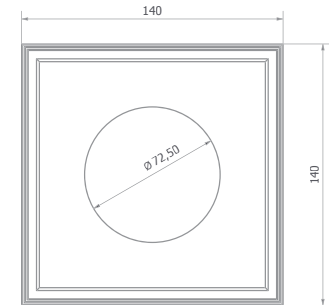

TECHNICAL DATA SHEET

ZERODIX 70 IP54

OUTDOOR - ESTERNO - AUßENBEREICH - EXTERIEUR - EXTÉRIEUR - EXTERIOR

Fix (not adjustable) 0° - 0°

144x144 mm

Material : waterproof CALCYT+® and frosted diffuser

ZERODIX 70 LED 1000LM CRI 97

REF N°	2700°K	3000°K	4000°K
on/off	258 22 965	258 22 865	258 22 765
DIM 1-10V	258 62 965	258 62 865	258 62 765
DIM DALI	258 32 965	258 32 865	258 32 765

Xicato LED - 12,2W - 965lm @ 70°C
□ - 230V/50Hz ⚡ - incl LED driver - Beam angle 60° - ▽ - IP20 (0.5m) - ⚡ CE - 850°C
2 SDCM - h=115 - 144x144 mm

ZERODIX 70 LED 1000LM CRI 80

REF N°	2700°K	3000°K	4000°K
on/off	258 22 065	258 22 165	258 22 265
DIM 1-10V	258 62 065	258 62 165	258 62 265
DIM DALI	258 32 065	258 32 165	258 32 265

Xicato LED - 8,1W - 965lm @ 70°C
□ - 230V/50Hz ⚡ - incl LED driver - Beam angle 60° - ▽ - IP20 (0.5m) - ⚡ CE - 850°C
2 SDCM - h=115 - 144x144 mm

ZERODIX 70 LED 1300LM CRI 80

REF N°	2700°K	3000°K	4000°K
on/off	258 23 065	258 23 165	258 23 265
DIM 1-10V	258 63 065	258 63 165	258 63 265
DIM DALI	258 33 065	258 33 165	258 33 265

Xicato LED - 11,7W - 1300lm @ 70°C
□ - 230V/50Hz ⚡ - incl LED driver - Beam angle 60° - ▽ - IP20 (0.5m) - ⚡ CE - 850°C
2 SDCM - h=115 - 144x144 mm

INSTALLATION KIT

STANDARD (included) installation system for ceiling 9 - 12 - 15 mm

REF N° 258 99 025 installation system for gypsum ceiling 25 mm

REF N° 258 99 030 installation system for gypsum ceiling 30 mm