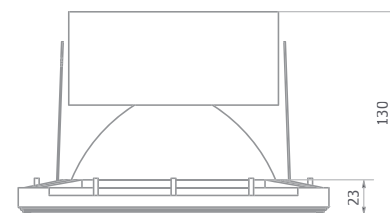

TECHNICAL DATA SHEET

ZERODIX 140 IP54

BATHROOM - STANZA DA BAGNO - BADEZIMMER - BADKAMER - SALLE DE BAINS - CUARTO DE BAÑO

Fix (not adjustable) 0° - 0°

□ 204x204 mm

Material : CALCYT® plaster and frosted diffuser

INSTALLATION KIT

STANDARD (included) installation system for ceiling 9 - 12 - 15 mm

REF N° 264 99 025 installation system for gypsum ceiling 25 mm

REF N° 264 99 030 installation system for gypsum ceiling 30 mm

ZERODIX 140 LED 2000LM CRI 97

REF N°	2700°K	3000°K	4000°K
on/off	264 25 991	264 25 891	264 25 791
DIM 1-10V	264 65 991	264 65 891	264 65 791
DIM DALI	264 35 991	264 35 891	264 35 791

Xicato LED - 29,3W - 2000lm @ 70°C
□ - 230V/50Hz ⚡ - incl LED driver - Beam angle 90° - ▽ - IP20 Ⓡ0.5m - ⚡ CE - 850°C
2 SDCM - h=135 - □ 204x204 mm

ZERODIX 140 LED 4000LM CRI 80

REF N°	2700°K	3000°K	4000°K
on/off	264 27 091	264 27 191	264 27 291
DIM 1-10V	264 67 091	264 67 191	264 67 291
DIM DALI	264 37 091	264 37 191	264 37 291

Xicato LED - 34,1W - 3850lm @ 70°C
□ - 230V/50Hz ⚡ - incl LED driver - Beam angle 90° - ▽ - IP20 Ⓡ0.5m - ⚡ CE - 850°C
2 SDCM - h=135 - □ 204x204 mm

ZERODIX 140 LED 2000LM CRI 80

REF N°	2700°K	3000°K	4000°K
on/off	264 25 091	264 25 191	264 25 291
DIM 1-10V	264 65 091	264 65 191	264 65 291
DIM DALI	264 35 091	264 35 191	264 35 291

Xicato LED - 19,5W - 2000lm @ 70°C
□ - 230V/50Hz ⚡ - incl LED driver - Beam angle 90° - ▽ - IP20 Ⓡ0.5m - ⚡ CE - 850°C
2 SDCM - h=135 - □ 204x204 mm

ZERODIX 140 LED 3000LM CRI 80

REF N°	2700°K	3000°K	4000°K
on/off	264 26 091	264 26 191	264 26 291
DIM 1-10V	264 66 091	264 66 191	264 66 291
DIM DALI	264 36 091	264 36 191	264 36 291

Xicato LED - 29,3W - 3000lm @ 70°C
□ - 230V/50Hz ⚡ - incl LED driver - Beam angle 90° - ▽ - IP20 Ⓡ0.5m - ⚡ CE - 850°C
2 SDCM - h=135 - □ 204x204 mm