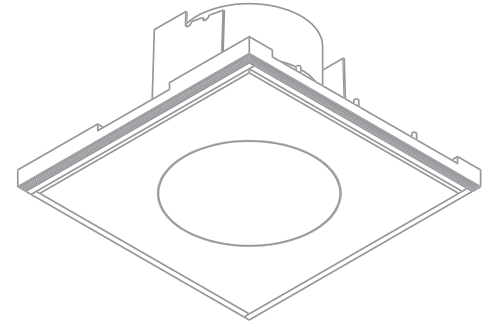

TECHNICAL DATA SHEET

ZERODIX 111 IP20

INDOOR - INTERNO - INNENBEREICH - INTERIEUR - INTÉRIEUR - INTERIOR

Fix (not adjustable) 0° - 0°

□ 204x204 mm

Material : CALCYT® plaster and frosted diffuser