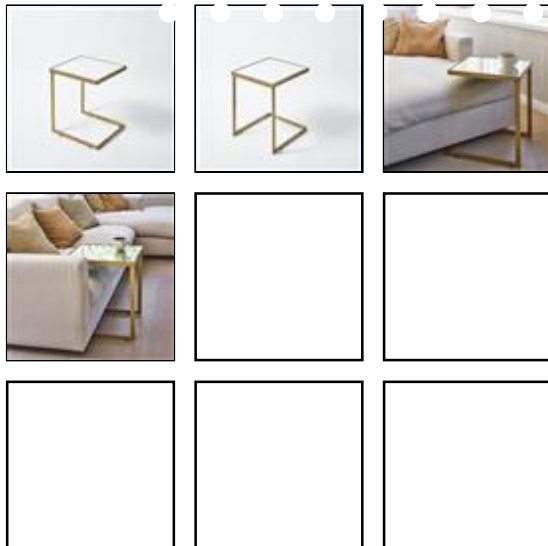

TABLO BRONZE SIDE TABLE

Item No. 8113.AFK

TABLO BRONZE SIDE TABLE is a stylish, go anywhere metal side table. Ideal to put next to your bed or your favorite sofa. Bronze for classic enthusiasts, but also available in black for modern lovers. Both styles also reflect in the mirror top: sleek for the black version and elegantly bevelled for

DESCRIPTION

TABLO BRONZE SIDE TABLE is a stylish, go anywhere metal side table. Ideal to put next to your bed or your favorite sofa. Bronze for classic enthusiasts, but also available in black for modern lovers. Both styles also reflect in the mirror top: sleek for the black version and elegantly bevelled for the slightly more classic, bronze-coloured version. Tablo is also available as a bigger console table.

TABLO BLACK SIDE TABLE

Item No. 8113.ARK

TABLO BLACK SIDE TABLE is a stylish, go anywhere metal side table. Ideal to put next to your bed or your favorite sofa. Black for modern lovers, but also available in patinated bronze for classic enthusiasts. Both styles also reflect in the mirror top: sleek for the black version and elegantly

DESCRIPTION

TABLO BLACK SIDE TABLE is a stylish, go anywhere metal side table. Ideal to put next to your bed or your favorite sofa. Black for modern lovers, but also available in patinated bronze for classic enthusiasts. Both styles also reflect in the mirror top: sleek for the black version and elegantly bevelled for the slightly more classic, bronze-coloured version. Tablo is also available as a bigger console table.