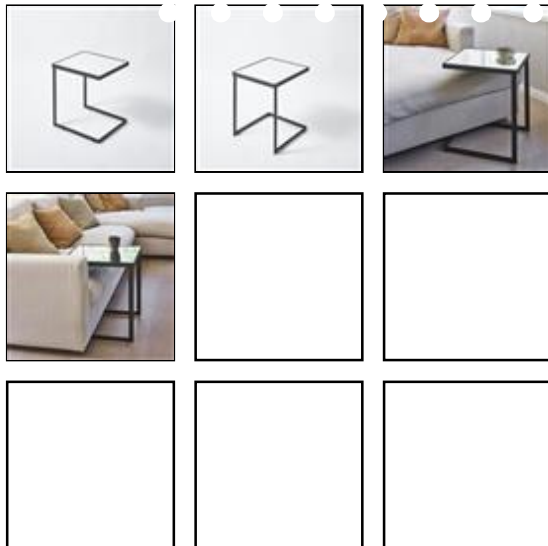

TABLO BRONZE SIDE TABLE

Item No. 8113.AFK

TABLO BRONZE SIDE TABLE is a stylish, go anywhere metal side table. Ideal to put next to your bed or your favorite sofa. Bronze for classic enthusiasts, but also available in black for modern lovers. Both styles also reflect in the mirror top: sleek for the black version and elegantly bevelled for

DESCRIPTION

TABLO BRONZE SIDE TABLE is a stylish, go anywhere metal side table. Ideal to put next to your bed or your favorite sofa. Bronze for classic enthusiasts, but also available in black for modern lovers. Both styles also reflect in the mirror top: sleek for the black version and elegantly bevelled for the slightly more classic, bronze-coloured version. Tablo is also available as a bigger console table.

TABLO BLACK SIDE TABLE

Item No. 8113.ARK

TABLO BLACK SIDE TABLE is a stylish, go anywhere metal side table. Ideal to put next to your bed or your favorite sofa. Black for modern lovers, but also available in patinated bronze for classic enthusiasts. Both styles also reflect in the mirror top: sleek for the black version and elegantly

DESCRIPTION

TABLO BLACK SIDE TABLE is a stylish, go anywhere metal side table. Ideal to put next to your bed or your favorite sofa. Black for modern lovers, but also available in patinated bronze for classic enthusiasts. Both styles also reflect in the mirror top: sleek for the black version and elegantly bevelled for the slightly more classic, bronze-coloured version. Tablo is also available as a bigger console table.