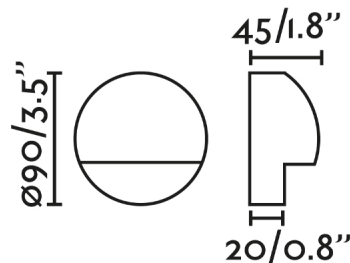

General characteristics

Type	I
IP	44
voltage	100V-240V
Hertz	50/60Hz
Power	6W
IK	08

Material

Body/Structure	Aluminium
Diffuser	PMMA

Finish

Body/Structure	Brass
Diffuser	Transparent

Lighting characteristics

Light source included	YES
Light source	SMD LED
Temperature	3000K
LM	160Lm
CRI	>80
Light direction	Ambient lighting
Energy classification	F