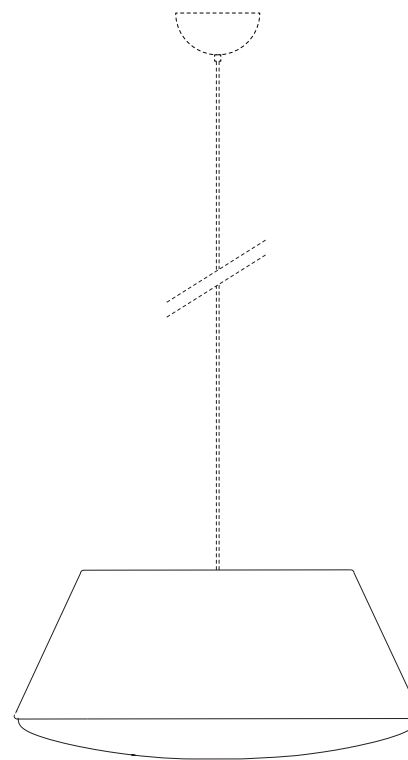

40cm / 15.7"

RD2SQ Short 40
SR019128XX

30cm / 11.8"

60cm / 23.6"

RD2SQ 60
SR019145XX

30cm / 11.8"

Colour + EAN/UPC Code

 02 - Black
EAN:
40: 5060481941778
60: 5060481941877

 16 - Warm Grey
EAN:
40: 5060481941792
60: 5060481941891

 17 - Dark Grey
EAN:
40: 5060481941808
60: 5060481941907

 18 - Ochre
EAN:
40: 5060481941815
60: 5060481941914

Category	Pendant / Ceiling Mount Shade Only
Material	Steel, PVC, Acrylic + Polyester
Cable	N/A
Lightsource	N/A
Switched	N/A
Class	N/A
F Mark	Suitable for Mounting on Flammable Materials

IP Rating	N/A
Bathroom Zone	Zone 3
Weight (Shade Only)	40: 1.0KGS 60: 1.9KGS
Individual Carton Size	40: 43cm x 43cm x 30cm 60: 66cm x 67cm x 33cm
Individual Carton Weight	40: 1.8 KGS 60: 4.8 KGS
Shipping Carton Size	This Shade is stackable for multiple shipping