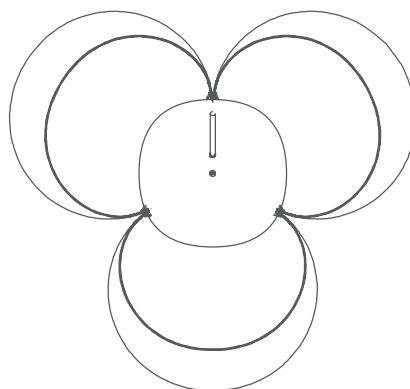

## DIMENSIONS

## PARTS

## ELECTRICAL KIT

CODE	JU70W
TYPE	Pendant Lamp
MOUNTING	Ceiling rose and steel cord includes
CORD LENGTH	2 m. / Textile cable
BULB	100 watts (max) / Bulb Socket E26 / E27 x 1
WEIGHT	2.5 kg. / 5.51 lbs.

## DIMENSIONS

H 118 cm / 46.4 in

D 50 cm / 19.7 in