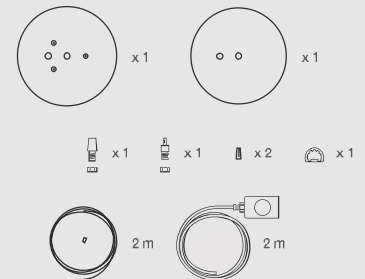

ELECTRICAL KIT

CODE	JU50
TYPE	Pendant Lamp
MOUNTING	Ceiling rose and steel cord includes
CORD LENGTH	2 m. / Textile cable
BULB	100 watts (max) / Bulb Socket E26 / E27 x 1
WEIGHT	1.52 kg. / 3.35lbs.