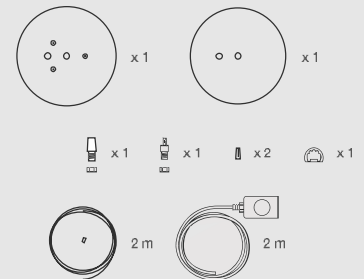

ELECTRICAL KIT

CODE	JU70W
TYPE	Pendant Lamp
MOUNTING	Ceiling rose and steel cord includes
CORD LENGTH	2 m. / Textile cable
BULB	100 watts (max) / Bulb Socket E26 / E27 x 1
WEIGHT	2.5 kg. / 5.51 lbs.