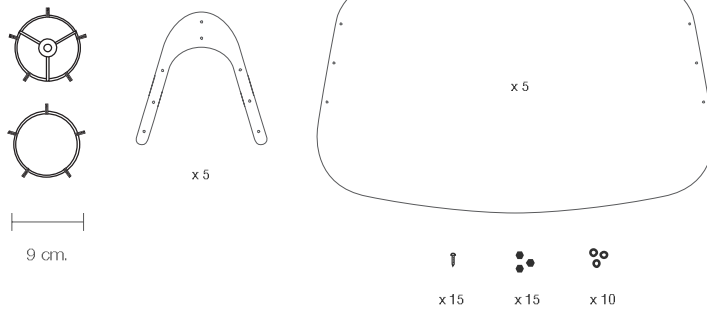

JULIETA 70

DIMENSIONS

PARTS

ELECTRICAL KIT

CODE	JU70W
TYPE	Pendant Lamp
MOUNTING	Ceiling rose and steel cord includes
CORD LENGTH	2 m. / Textile cable
BULB	100 watts (max) / Bulb Socket E26 / E27 x 1
WEIGHT	2.5 kg. / 5.51 lbs.